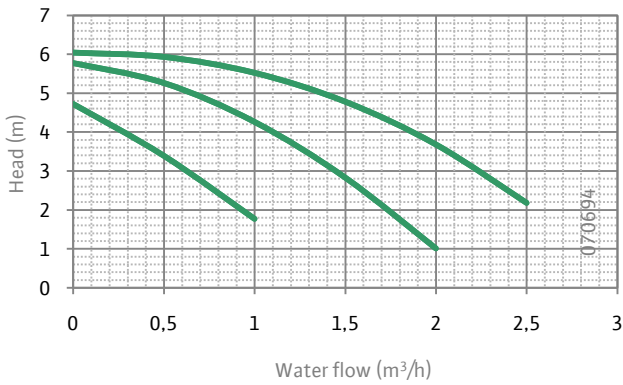

	Thread	Dimensions			
	G	l1	a	b4	c4
BSL12/4.1 HE - DBS.34 HE-12	3/4"	124,1	20,3	72,5	4,3
BSL12/5 HE - DBS.43 HE-12	3/4"	124,1	20,3	72,5	4,3
BSL12/6 HE - DBS.53 HE-12	3/4"	124,1	20,3	76	4,3
BSL12/7 HE - DBS.63 HE-12	3/4"	137,1	20,3	76	4,3

Specific asynchronous circulators for heating application

Type : BSL and DBS

Specific asynchronous circulators for heating application

Type : BSL and DBS

BSL 12/4.1 HE-3

BSL 12/5 HE-3

BSL 12/6 HE-3

BSL 12/7 HE-3