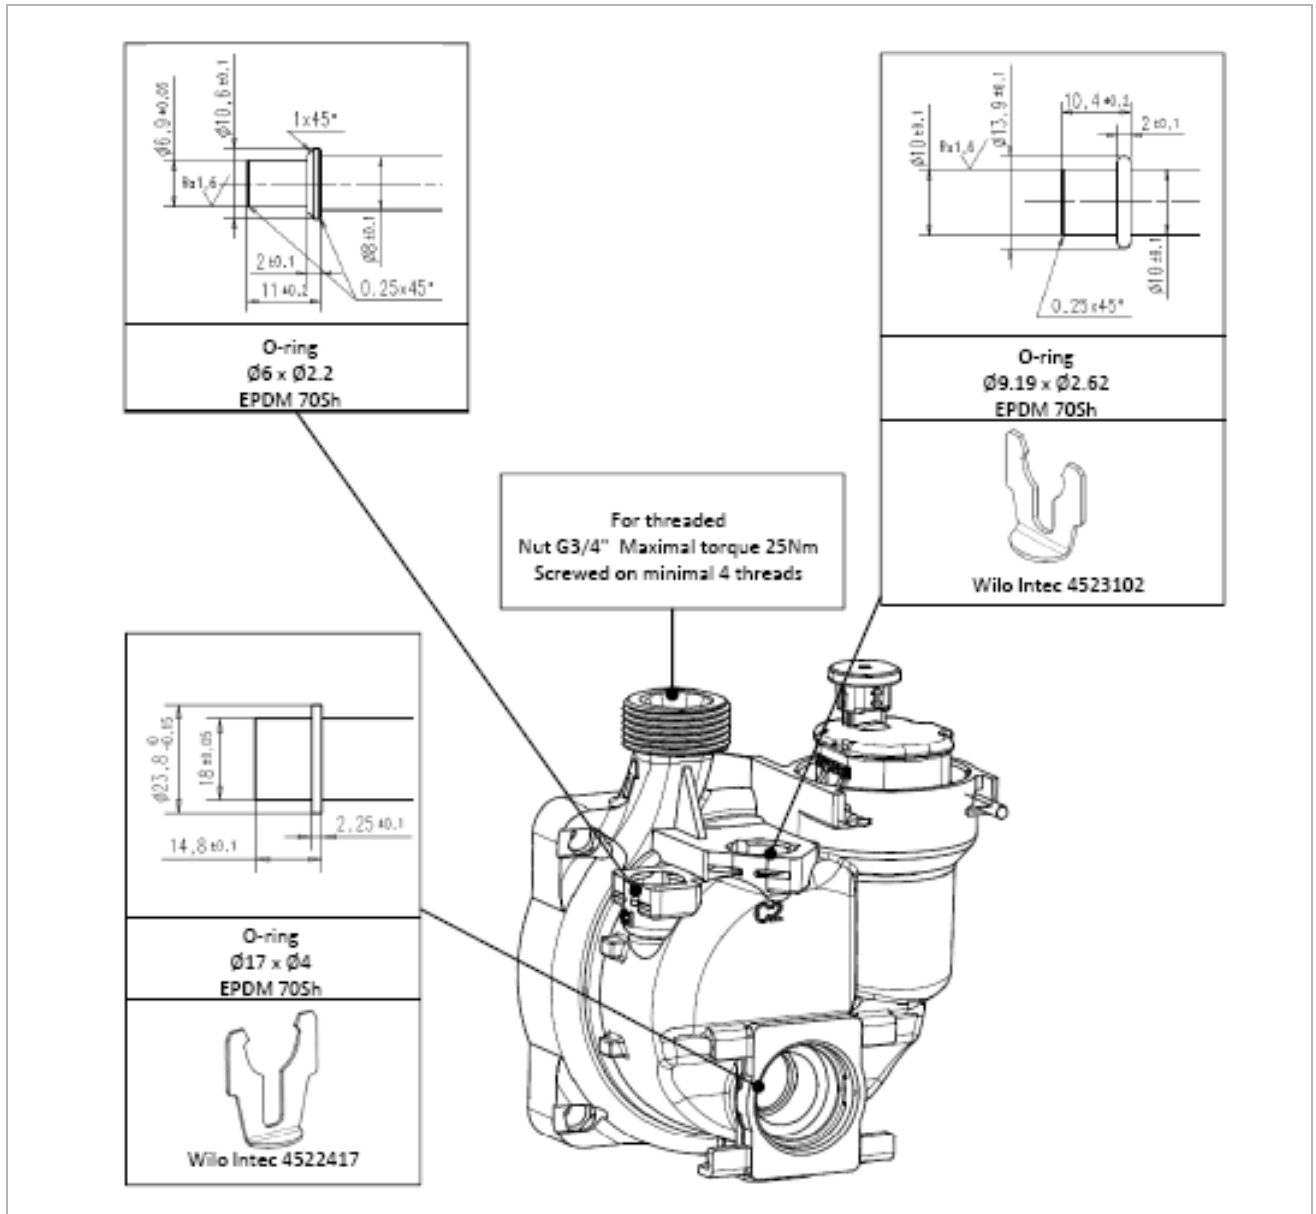

Specific asynchronous circulators for heating application

Type : BSL and DBS