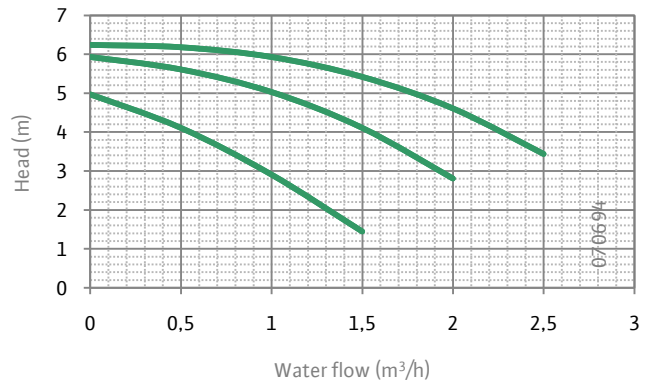

	Thread	Dimensions			
	G	l1	a	b4	c4
BSL12/4.1 HE - DBS.34 HE-12	3/4"	124,1	20,3	72,5	4,3
BSL12/5 HE - DBS.43 HE-12	3/4"	124,1	20,3	72,5	4,3
BSL12/6 HE - DBS.53 HE-12	3/4"	124,1	20,3	76	4,3
BSL12/7 HE - DBS.63 HE-12	3/4"	137,1	20,3	76	4,3

Specific asynchronous circulators for heating application

Type : BSL and DBS

Specific asynchronous circulators for heating application

Type : BSL and DBS

BSL 12/4.1 HE-3

BSL 12/5 HE-3

BSL 12/6 HE-3

BSL 12/7 HE-3