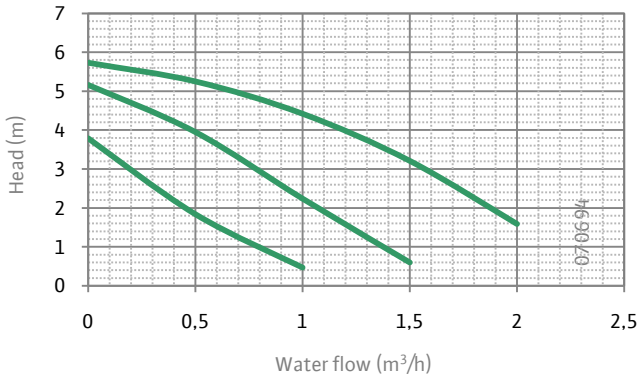

Specific asynchronous circulators for heating application

Type : BSL and DBS

BSL 12/4.1 HE-3