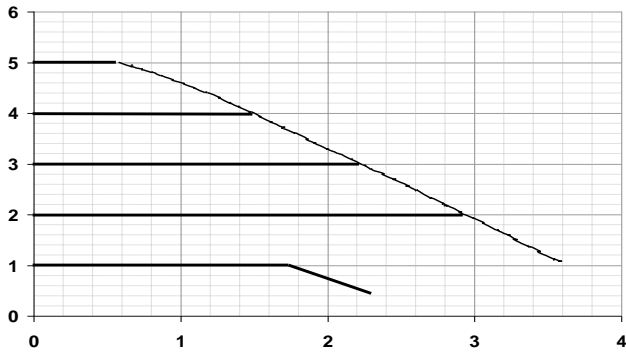

Heating and cooling

Electronic circulators for heating application

Type E../1-5

Δp -c (constant)

Δp -v (variable)

Cast Iron Pump Housings	Thread	Dimensions	
	G	A	B
E15/1-5	1"	65	130
E25/1-5	1"1/2	65	130
E25/1-5	1"1/2	90	180

E../1-5	n	P1	I
	1 / min	W	A
	max 2450	69	0,30
min 1750	54	0,24	

Cast Iron Pump Housings	Thread	Dimensions	
	G	A	B
E20/1-5	1"1/4	65	130
E30/1-5	2"	90	180

E../1-5	n	P1	I
	1 / min	W	A
	max 2300	90	0,40
min 1150	48	0,21	