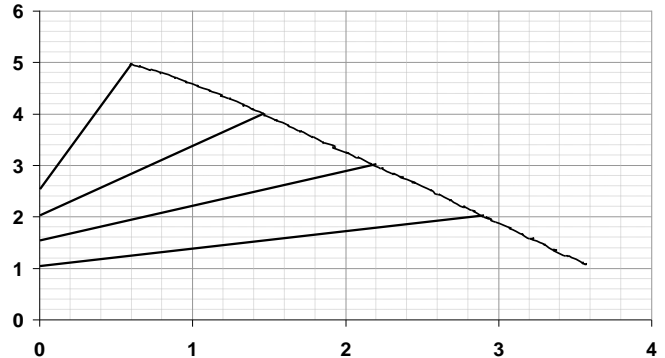

Heating and cooling

Electronic circulators for heating application

Type E../1-5

Δp -c (constant)

Δp -v (variable)

Cast Iron Pump Housings	Thread	Dimensions	
	G	A	B
E15/1-5	1"	65	130
E25/1-5	1"1/2	65	130
E25/1-5	1"1/2	90	180

E../1-5	n	P1	I
	1 / min	W	A
	max 2450	69	0,30
min 1750	54	0,24	

Cast Iron Pump Housings	Thread	Dimensions	
	G	A	B
E20/1-5	1"1/4	65	130
E30/1-5	2"	90	180

E../1-5	n	P1	I
	1 / min	W	A
	max 2300	90	0,40
min 1150	48	0,21	