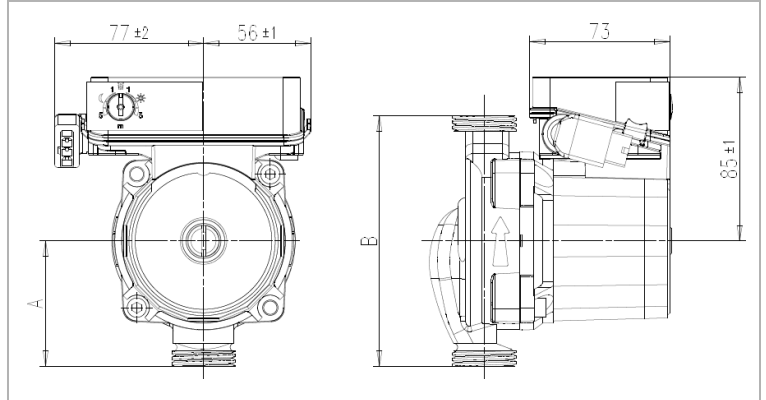

Heating and cooling

Electronic circulators for heating application

Type E../1-5

Δp -c (constant)

Δp -v (variable)

Cast Iron Pump Housings	Thread	Dimensions	
	G	A	B
E15/1-5	1"	65	130
E25/1-5	1"1/2	65	130
E25/1-5	1"1/2	90	180

E../1-5	n	P1	I
	1 / min	W	A
	max 2450	69	0,30
min 1750	54	0,24	

Cast Iron Pump Housings	Thread	Dimensions	
	G	A	B
E20/1-5	1"1/4	65	130
E30/1-5	2"	90	180

E../1-5	n	P1	I
	1 / min	W	A
	max 2300	90	0,40
min 1150	48	0,21	