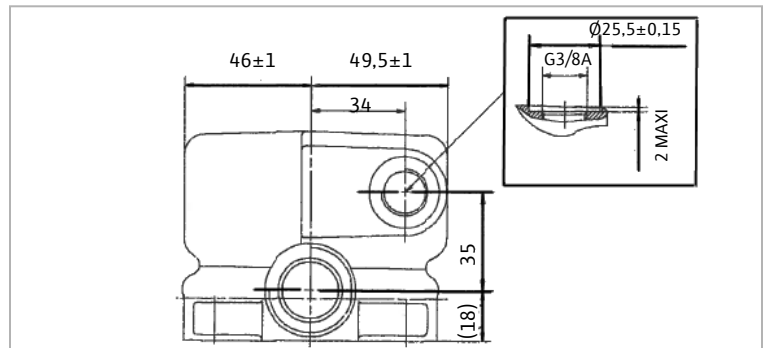

Heating and cooling

Inline asynchronous circulators for heating application

Type : RSL and DY

	Thread	Dimensions				
	G	l0	l3	l1	a	b4
RSL15/4	1"	130	65	96,6	56,5	72,5
RSL15/5				96,6		72,5
RSL15/6				96,6		76
RSL15/6 Compact				96,6		72,5
RSL15/7				109,6		76