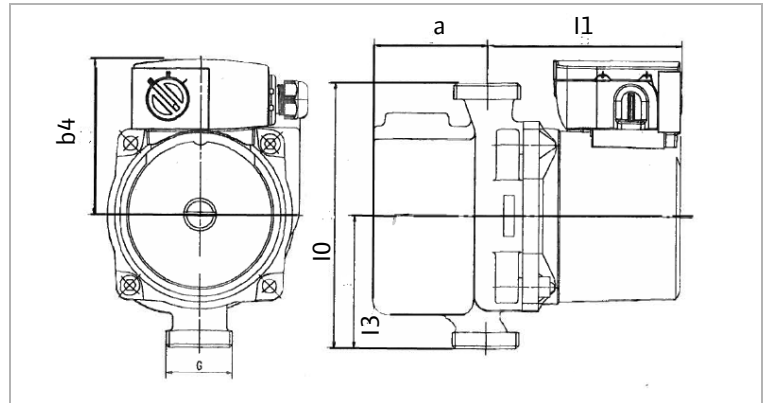

Heating and cooling

Inline asynchronous circulators for heating application

Type : RSL and DY

	Thread	Dimensions				
	G	l0	l3	l1	a	b4
RSL15/4	1"	130	65	96,6	56,5	72,5
RSL15/5				96,6		72,5
RSL15/6				96,6		76
RSL15/6 Compact				96,6		72,5
RSL15/7				109,6		76