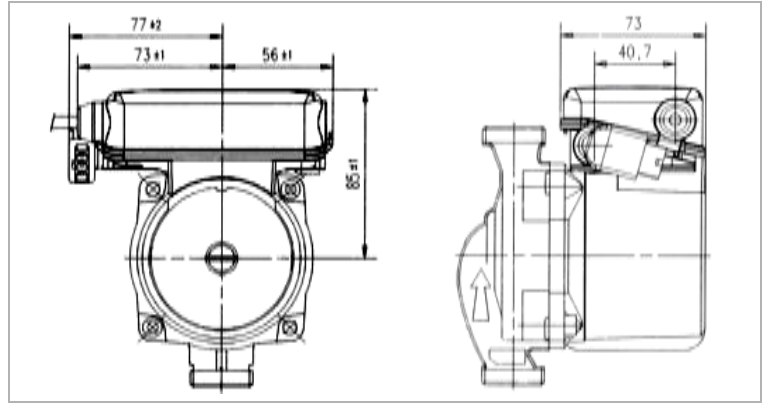

Heating and cooling

Electronic circulators for heating application

Type PWM-X

RS../6 PWM-X

RS 25/7 PWM-X

RSL 15/6 Ku PWM-X

	n 1/min	P1 W	I A
RS../6 PWM-X	max	2200	92
RSL 15/6 Ku PWM-X	min	400	31
RS../7 PWM-X	max	2750	124
	min	450	40