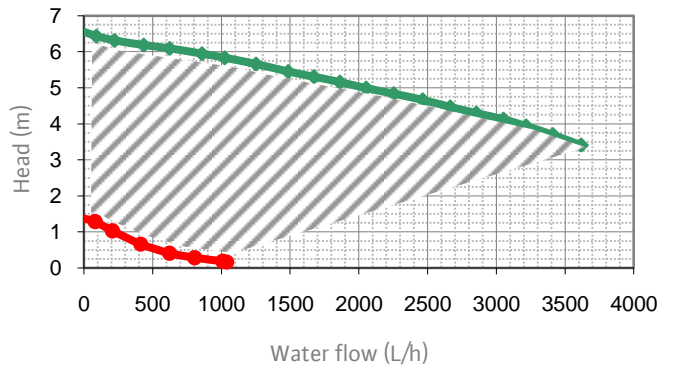

Heating and cooling

Electronic circulators for heating application

Type PWM-X

RS../6 PWM-X

RS 25/7 PWM-X

RSL 15/6 Ku PWM-X

	n 1/min	P1 W	I A
RS../6 PWM-X	max	2200	92
RSL 15/6 Ku PWM-X	min	400	31
RS../7 PWM-X	max	2750	124
	min	450	40