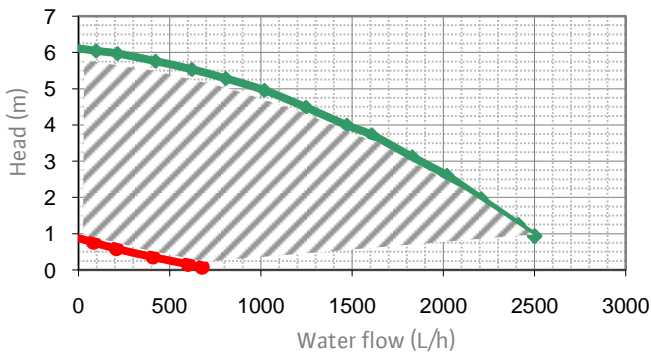

Heating and cooling

Electronic circulators for heating application

Type PWM-X

RS../6 PWM-X

RS 25/7 PWM-X

RSL 15/6 Ku PWM-X

	n 1/min	P1 W	I A
RS../6 PWM-X	max	2200	92
RSL 15/6 Ku PWM-X	min	400	31
RS../7 PWM-X	max	2750	124
	min	450	40