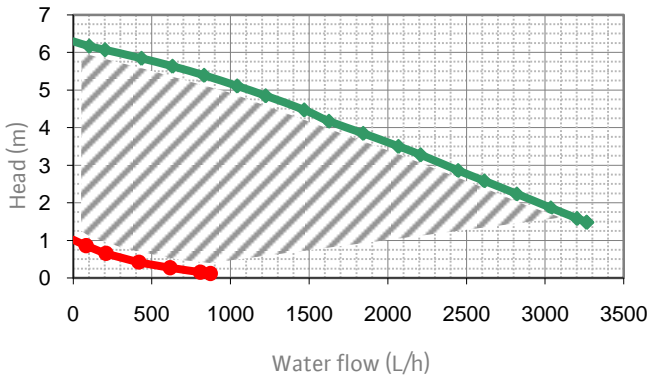

Heating and cooling

Electronic circulators for heating application

Type PWM-X

RS../6 PWM-X

RS 25/7 PWM-X

RSL 15/6 Ku PWM-X

	n 1/min	P1 W	I A
RS../6 PWM-X	max	2200	92
RSL 15/6 Ku PWM-X	min	400	31
RS../7 PWM-X	max	2750	124
	min	450	40