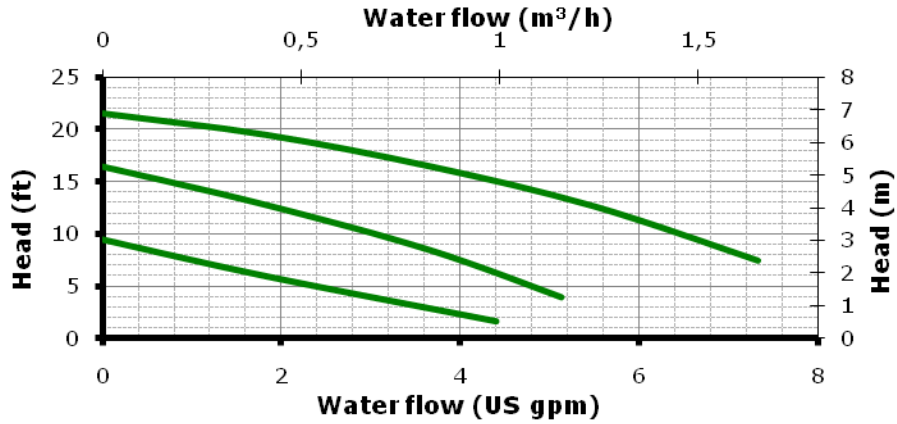

Pumps

Heating pump STAR Ku NFSL

STAR S16 / S21 Ku NFSL

Star Ku NFSL

Pump Body: Composite

Integrated air venter

Connections Width: $\frac{3}{4}$ "

1 speed or 3 speed

Heating pump STAR Ku NFSL

Please note that the connections U and W can be delivered open or closed

Heating pump STAR Ku NFSL

Star S16 KU NFSL

Wilo-Star S16
Ku NFSL

	Flow		Head		Power consumption		Current
	Q		max delivery Head		P ₁		I ₁
	[US gpm]	[m³/h]	[ft]	[m w g]	[hp]	[W]	[A]
Max. Speed	4.4	1.00	15.7	4.8	0.103	76.9	0.67
Av. Speed	4.4	1.00	6.6	2.0	0.084	62.8	0.57
Min. speed	4.4	1.00	1.3	0.4	0.057	42.3	0.39

Star S21 KU NFSL

Wilo-Star S21
Ku NFSL

	Flow		Head		Power consumption		Current
	Q		max delivery Head		P ₁		I ₁
	[US gpm]	[m³/h]	[ft]	[m w g]	[hp]	[W]	[A]
Max. Speed	4.4	1.00	20.0	6.1	0.121	90.5	0.78
Av. Speed	4.4	1.00	9.2	2.8	0.107	80.0	0.72
Min. speed	4.4	1.00	2.0	0.6	0.075	55.7	0.51