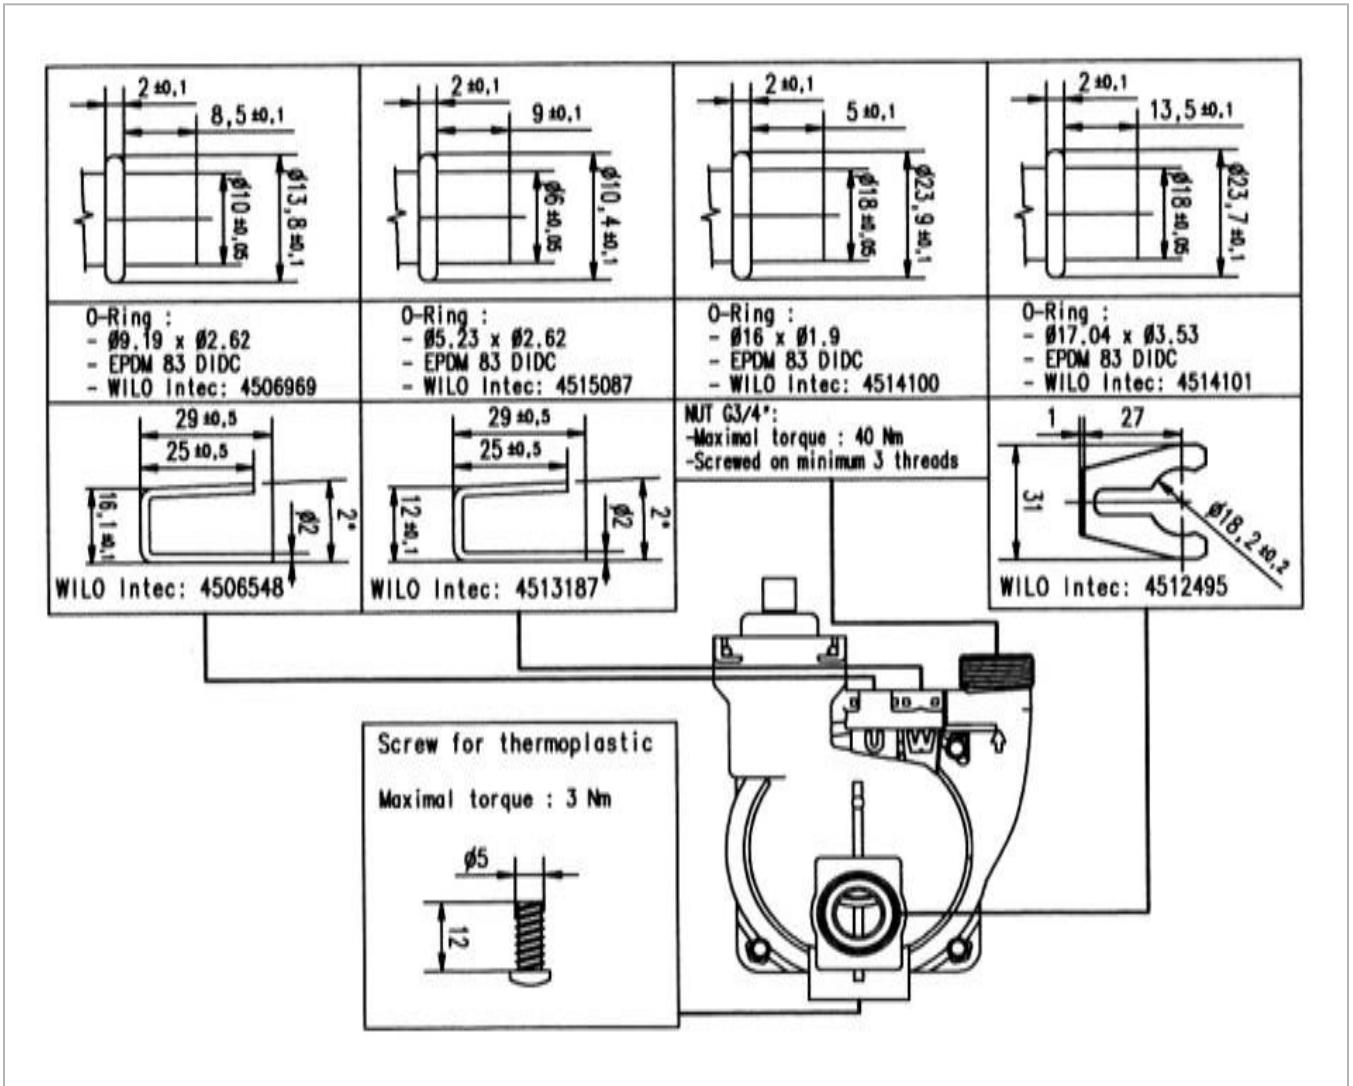

Pumps

Heating pump STAR Ku NFSL

STAR S16 / S21 Ku NFSL

Star Ku NFSL

Pump Body: Composite

Integrated air venter

Connections Width: $\frac{3}{4}$ "

1 speed or 3 speed

Heating pump STAR Ku NFSL

Please note that the connections U and W can be delivered open or closed

Heating pump STAR Ku NFSL

Star S16 KU NFSL

Wilo-Star S16
Ku NFSL

	Flow		Head		Power consumption		Current
	Q		max delivery Head		P ₁		I ₁
	[US gpm]	[m³/h]	[ft]	[m w g]	[hp]	[W]	[A]
Max. Speed	4.4	1.00	15.7	4.8	0.103	76.9	0.67
Av. Speed	4.4	1.00	6.6	2.0	0.084	62.8	0.57
Min. speed	4.4	1.00	1.3	0.4	0.057	42.3	0.39

Star S21 KU NFSL

Wilo-Star S21
Ku NFSL

	Flow		Head		Power consumption		Current
	Q		max delivery Head		P ₁		I ₁
	[US gpm]	[m³/h]	[ft]	[m w g]	[hp]	[W]	[A]
Max. Speed	4.4	1.00	20.0	6.1	0.121	90.5	0.78
Av. Speed	4.4	1.00	9.2	2.8	0.107	80.0	0.72
Min. speed	4.4	1.00	2.0	0.6	0.075	55.7	0.51