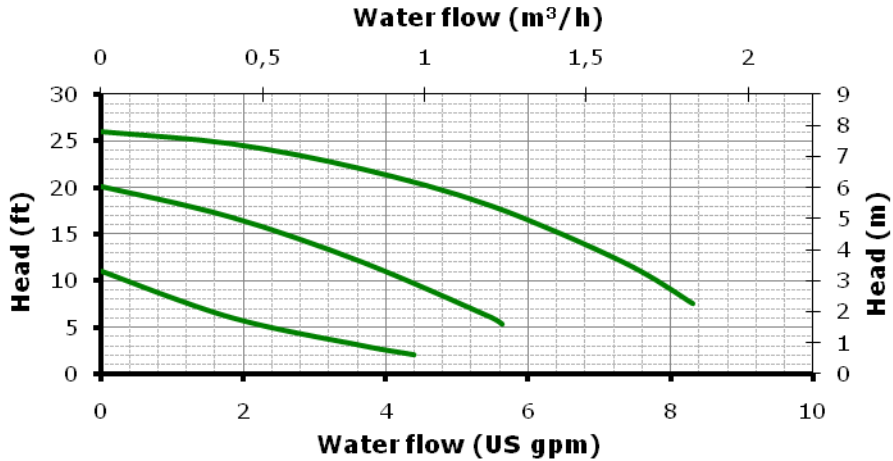

Pumps

Heating pump STAR Ku NFSL

STAR S16 / S21 Ku NFSL

Star Ku NFSL

Pump Body: Composite

Integrated air venter

Connections Width: $\frac{3}{4}$ "

1 speed or 3 speed

Heating pump STAR Ku NFSL

Please note that the connections U and W can be delivered open or closed

Heating pump STAR Ku NFSL

Star S16 KU NFSL

Wilo-Star S16
Ku NFSL

	Flow		Head		Power consumption		Current
	Q		max delivery Head		P ₁		I ₁
	[US gpm]	[m³/h]	[ft]	[m w g]	[hp]	[W]	[A]
Max. Speed	4.4	1.00	15.7	4.8	0.103	76.9	0.67
Av. Speed	4.4	1.00	6.6	2.0	0.084	62.8	0.57
Min. speed	4.4	1.00	1.3	0.4	0.057	42.3	0.39

Star S21 KU NFSL

Wilo-Star S21
Ku NFSL

	Flow		Head		Power consumption		Current
	Q		max delivery Head		P ₁		I ₁
	[US gpm]	[m³/h]	[ft]	[m w g]	[hp]	[W]	[A]
Max. Speed	4.4	1.00	20.0	6.1	0.121	90.5	0.78
Av. Speed	4.4	1.00	9.2	2.8	0.107	80.0	0.72
Min. speed	4.4	1.00	2.0	0.6	0.075	55.7	0.51