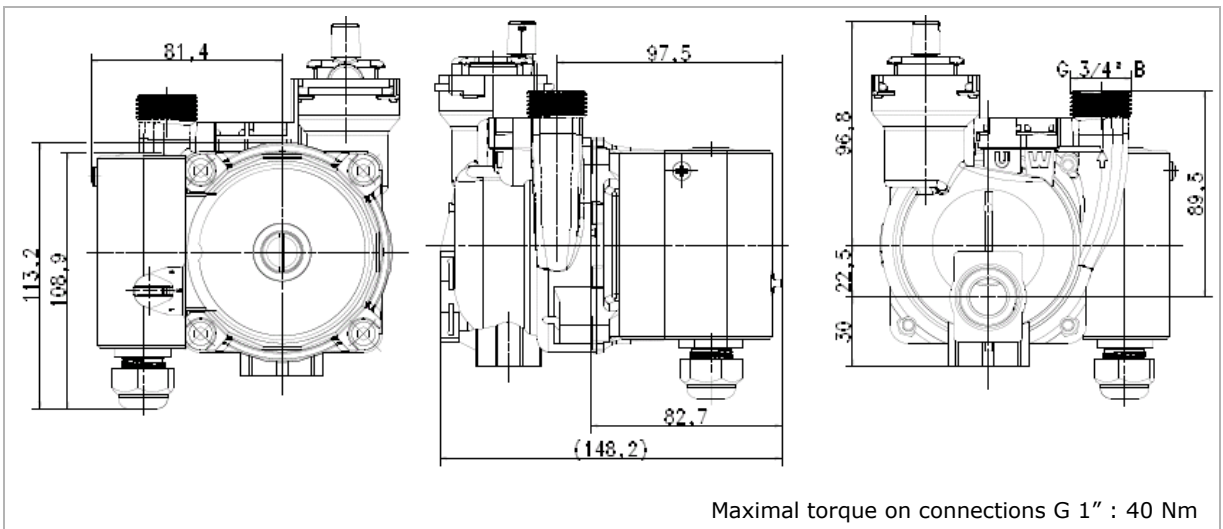

Pumps

Heating pump STAR Ku NFSL

STAR S16 / S21 Ku NFSL

Star Ku NFSL

Pump Body: Composite

Integrated air venter

Connections Width: $\frac{3}{4}$ "

1 speed or 3 speed

Heating pump STAR Ku NFSL

Please note that the connections U and W can be delivered open or closed

Heating pump STAR Ku NFSL

Star S16 KU NFSL

Wilo-Star S16
Ku NFSL

	Flow		Head		Power consumption		Current
	Q		max delivery Head		P ₁		I ₁
	[US gpm]	[m³/h]	[ft]	[m w g]	[hp]	[W]	[A]
Max. Speed	4.4	1.00	15.7	4.8	0.103	76.9	0.67
Av. Speed	4.4	1.00	6.6	2.0	0.084	62.8	0.57
Min. speed	4.4	1.00	1.3	0.4	0.057	42.3	0.39

Star S21 KU NFSL

Wilo-Star S21
Ku NFSL

	Flow		Head		Power consumption		Current
	Q		max delivery Head		P ₁		I ₁
	[US gpm]	[m³/h]	[ft]	[m w g]	[hp]	[W]	[A]
Max. Speed	4.4	1.00	20.0	6.1	0.121	90.5	0.78
Av. Speed	4.4	1.00	9.2	2.8	0.107	80.0	0.72
Min. speed	4.4	1.00	2.0	0.6	0.075	55.7	0.51