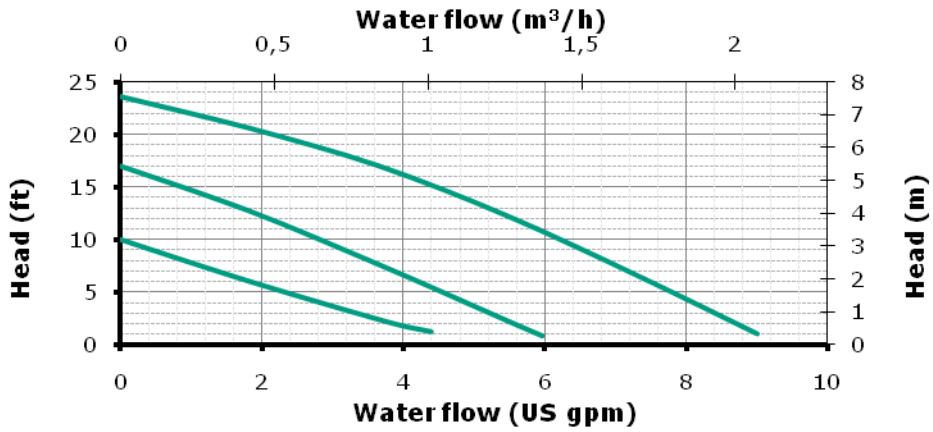

Pumps

Heating pump STAR Ku RSL

STAR S16 / S21 Ku RSL

Star Ku RSL

Pump Body: Composite

Integrated air venter

Connections Width: 1"

Pump Height: 5 inch (130 mm)

1 speed or 3 speed

Heating pump STAR Ku RSL

Star S16 KU RSL

Wilo-Star S16
Ku RSL

Max. Speed
Av. Speed
Min. speed

| | Flow | | Head | | Power consumption | | Current |
|------------|----------|--------|-------------------|--------|-------------------|------|----------------|
| | Q | | max delivery Head | | P ₁ | | I ₁ |
| | [US gpm] | [m³/h] | [ft] | [mw g] | [hp] | [W] | [A] |
| Max. Speed | 4.4 | 1.00 | 16.1 | 4.9 | 0.102 | 75.8 | 0.66 |
| Av. Speed | 4.4 | 1.00 | 6.2 | 1.9 | 0.082 | 61.5 | 0.56 |
| Min. speed | 4.4 | 1.00 | 1.0 | 0.3 | 0.055 | 40.7 | 0.37 |

Star S21 KU RSL

Wilo-Star S21
Ku RSL

Max. Speed
Av. Speed
Min. speed

| | Flow | | Head | | Power consumption | | Current |
|------------|----------|--------|-------------------|--------|-------------------|------|----------------|
| | Q | | max delivery Head | | P ₁ | | I ₁ |
| | [US gpm] | [m³/h] | [ft] | [mw g] | [hp] | [W] | [A] |
| Max. Speed | 4.4 | 1.00 | 20.7 | 6.3 | 0.118 | 88.2 | 0.77 |
| Av. Speed | 4.4 | 1.00 | 9.8 | 3.0 | 0.106 | 78.8 | 0.71 |
| Min. speed | 4.4 | 1.00 | 2.0 | 0.6 | 0.074 | 55.1 | 0.51 |