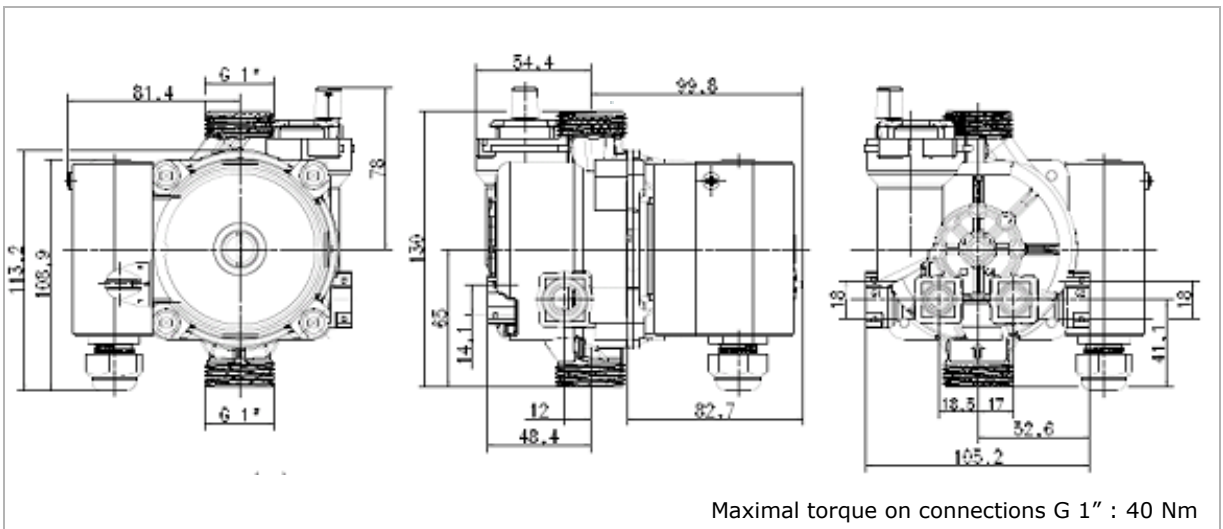

Pumps

Heating pump STAR Ku RSL

STAR S16 / S21 Ku RSL

Star Ku RSL

Pump Body: Composite

Integrated air venter

Connections Width: 1"

Pump Height: 5 inch (130 mm)