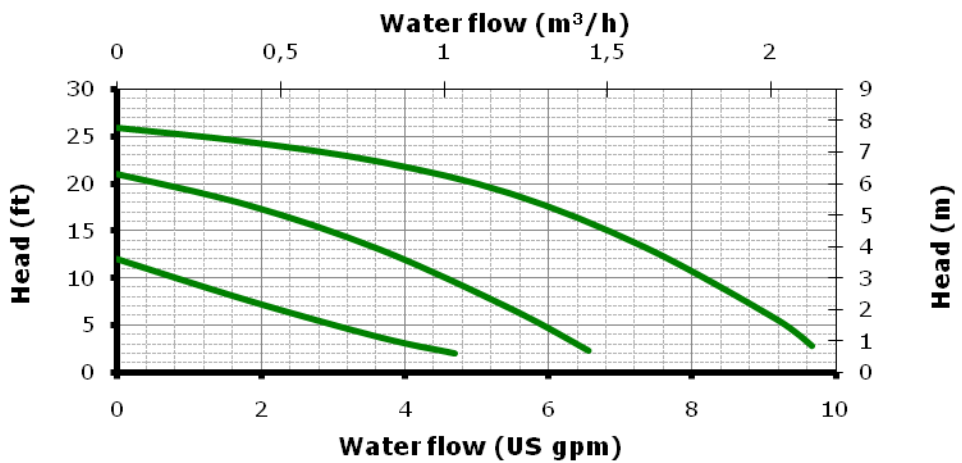

Pumps

Heating pump STAR Ku RSL

STAR S16 / S21 Ku RSL

Star Ku RSL

Pump Body: Composite

Integrated air venter

Connections Width: 1"

Pump Height: 5 inch (130 mm)

1 speed or 3 speed

Heating pump STAR Ku RSL

Star S16 KU RSL

Wilo-Star S16
Ku RSL

Max. Speed
Av. Speed
Min. speed

| | Flow | | Head | | Power consumption | | Current |
|------------|----------|--------|-------------------|--------|-------------------|------|----------------|
| | Q | | max delivery Head | | P ₁ | | I ₁ |
| | [US gpm] | [m³/h] | [ft] | [mw g] | [hp] | [W] | [A] |
| Max. Speed | 4.4 | 1.00 | 16.1 | 4.9 | 0.102 | 75.8 | 0.66 |
| Av. Speed | 4.4 | 1.00 | 6.2 | 1.9 | 0.082 | 61.5 | 0.56 |
| Min. speed | 4.4 | 1.00 | 1.0 | 0.3 | 0.055 | 40.7 | 0.37 |

Star S21 KU RSL

Wilo-Star S21
Ku RSL

Max. Speed
Av. Speed
Min. speed

| | Flow | | Head | | Power consumption | | Current |
|------------|----------|--------|-------------------|--------|-------------------|------|----------------|
| | Q | | max delivery Head | | P ₁ | | I ₁ |
| | [US gpm] | [m³/h] | [ft] | [mw g] | [hp] | [W] | [A] |
| Max. Speed | 4.4 | 1.00 | 20.7 | 6.3 | 0.118 | 88.2 | 0.77 |
| Av. Speed | 4.4 | 1.00 | 9.8 | 3.0 | 0.106 | 78.8 | 0.71 |
| Min. speed | 4.4 | 1.00 | 2.0 | 0.6 | 0.074 | 55.1 | 0.51 |