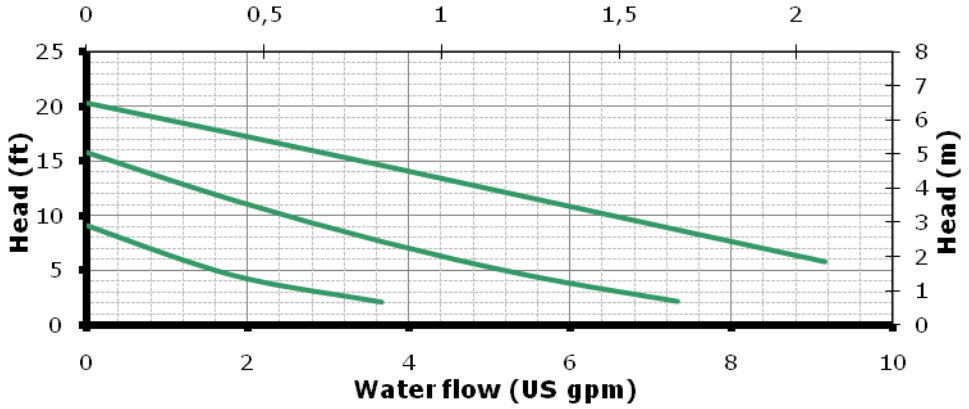

Pumps

Heating pump STAR U

Type : Star U

Star S 16/21 U 15

Star S 16/21 U 25

Star U

Pump Body: Cast Iron

Connections Width: 1", 1½", 2"

Pump Height: 5 inch (130 mm), 7 inch (180 mm)

1 speed or 3 speed

Heating pump STAR U

Star S16 U
Water flow (m³/h)

Wilo-Star S16
U25 130

Max. Speed
Av. Speed
Min. speed

Flow		Head		Power consumption		Current
Q		max delivery Head		P ₁		I ₁
[US gpm]	[m ³ /h]	[ft]	[m w g]	[hp]	[W]	[A]
4.4	1.00	14.6	4.5	0.101	74.5	0.65
4.4	1.00	7.6	2.3	0.082	60.4	0.55
4.4	1.00	2.1	0.6	0.056	41.5	0.38

Star S21 U
Water flow (m³/h)

Wilo-Star S21
U25 130

Max. Speed
Av. Speed
Min. speed

Flow		Head		Power consumption		Current
Q		max delivery Head		P ₁		I ₁
[US gpm]	[m ³ /h]	[ft]	[m w g]	[hp]	[W]	[A]
4.4	1.00	18.3	5.6	0.119	88	0.77
4.4	1.00	12.4	3.7	0.100	73.3	0.66
4.4	1.00	3.9	1.2	0.074	54.6	0.50