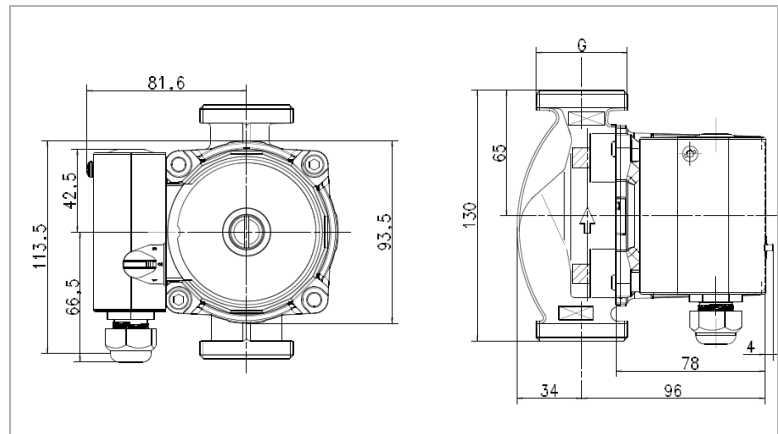

Pumps

Heating pump STAR U

Type : Star U

Star S 16/21 U 15

Star S 16/21 U 25

Star U

Pump Body: Cast Iron

Connections Width: 1", 1½", 2"

Pump Height: 5 inch (130 mm), 7 inch (180 mm)

1 speed or 3 speed

Heating pump STAR U

Star S16 U
Water flow (m³/h)

Wilo-Star S16
U25 130

Max. Speed
Av. Speed
Min. speed

Flow		Head		Power consumption		Current
Q		max delivery Head		P ₁		I ₁
[US gpm]	[m ³ /h]	[ft]	[m w g]	[hp]	[W]	[A]
4.4	1.00	14.6	4.5	0.101	74.5	0.65
4.4	1.00	7.6	2.3	0.082	60.4	0.55
4.4	1.00	2.1	0.6	0.056	41.5	0.38

Star S21 U
Water flow (m³/h)

Wilo-Star S21
U25 130

Max. Speed
Av. Speed
Min. speed

Flow		Head		Power consumption		Current
Q		max delivery Head		P ₁		I ₁
[US gpm]	[m ³ /h]	[ft]	[m w g]	[hp]	[W]	[A]
4.4	1.00	18.3	5.6	0.119	88	0.77
4.4	1.00	12.4	3.7	0.100	73.3	0.66
4.4	1.00	3.9	1.2	0.074	54.6	0.50