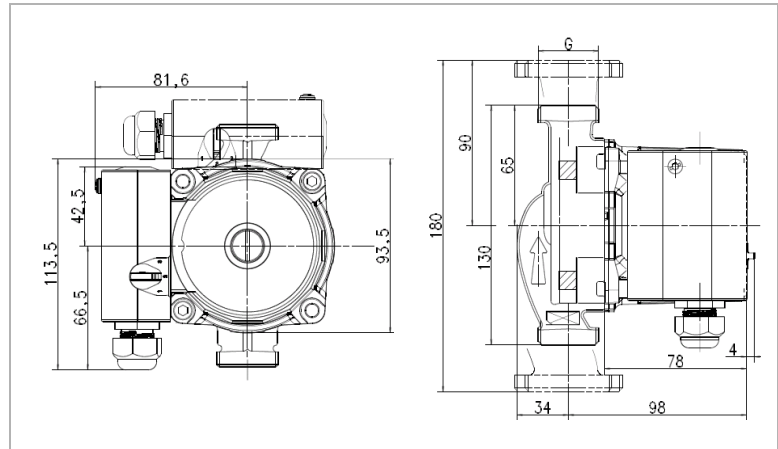

Pumps

Heating pump STAR U

Type : Star U

Star S 16/21 U 15

Star S 16/21 U 25

Star U

Pump Body: Cast Iron

Connections Width: 1", 1½", 2"

Pump Height: 5 inch (130 mm), 7 inch (180 mm)

1 speed or 3 speed

Heating pump STAR U

Star S16 U
Water flow (m³/h)

Wilo-Star S16
U25 130

Max. Speed
Av. Speed
Min. speed

Flow		Head		Power consumption		Current
Q		max delivery Head		P ₁		I ₁
[US gpm]	[m ³ /h]	[ft]	[m w g]	[hp]	[W]	[A]
4.4	1.00	14.6	4.5	0.101	74.5	0.65
4.4	1.00	7.6	2.3	0.082	60.4	0.55
4.4	1.00	2.1	0.6	0.056	41.5	0.38

Star S21 U
Water flow (m³/h)

Wilo-Star S21
U25 130

Max. Speed
Av. Speed
Min. speed

Flow		Head		Power consumption		Current
Q		max delivery Head		P ₁		I ₁
[US gpm]	[m ³ /h]	[ft]	[m w g]	[hp]	[W]	[A]
4.4	1.00	18.3	5.6	0.119	88	0.77
4.4	1.00	12.4	3.7	0.100	73.3	0.66
4.4	1.00	3.9	1.2	0.074	54.6	0.50