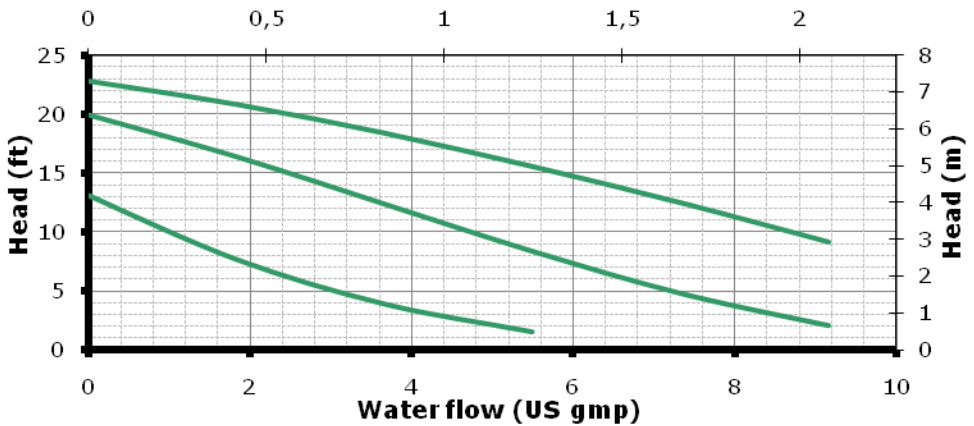

Pump Height: 5 inch (130 mm), 7 inch (180 mm)

1 speed or 3 speed

Heating pump STAR U

Star S16 U
Water flow (m³/h)

Wilo-Star S16
U25 130

Max. Speed
Av. Speed
Min. speed

Flow		Head		Power consumption		Current
Q		max delivery Head		P ₁		I ₁
[US gpm]	[m ³ /h]	[ft]	[m w g]	[hp]	[W]	[A]
4.4	1.00	14.6	4.5	0.101	74.5	0.65
4.4	1.00	7.6	2.3	0.082	60.4	0.55
4.4	1.00	2.1	0.6	0.056	41.5	0.38

Star S21 U
Water flow (m³/h)

Wilo-Star S21
U25 130

Max. Speed
Av. Speed
Min. speed

Flow		Head		Power consumption		Current
Q		max delivery Head		P ₁		I ₁
[US gpm]	[m ³ /h]	[ft]	[m w g]	[hp]	[W]	[A]
4.4	1.00	18.3	5.6	0.119	88	0.77
4.4	1.00	12.4	3.7	0.100	73.3	0.66
4.4	1.00	3.9	1.2	0.074	54.6	0.50